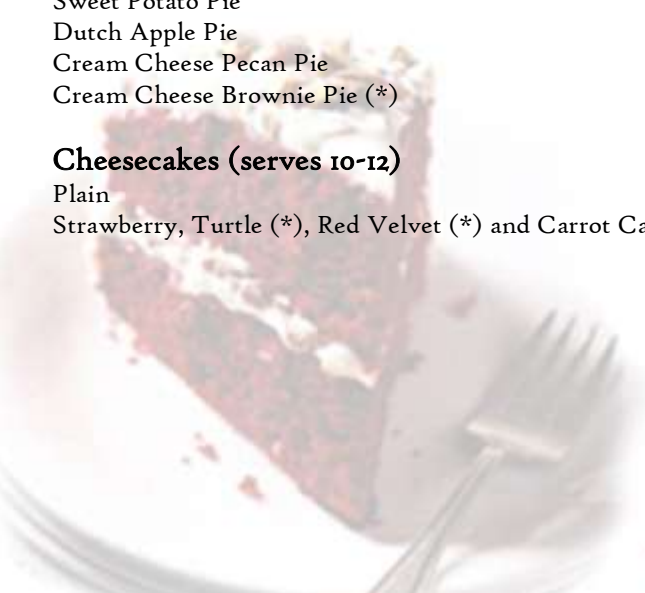

Desserts

(* Indicates desserts that include pecans, walnuts or peanuts.

(**) Indicates the choices for cake bite trays.

Dessert Portions - $3.00 per person when added to any lunch/dinner buffet menu.

Cakes (serves 12-16)

White Layer Cake with Vanilla or Chocolate Frosting (**)	$25.00
Yellow Layer Cake with Vanilla or Chocolate Frosting (**)	$25.00
Chocolate Layer Cake with Vanilla or Chocolate Frosting (**)	$25.00
Coconut Layer Cake (**)	$35.00
Red Velvet Cake (*)	$35.00
Sour Cream Pound Cake with Butter Glaze	$35.00
Lemon Pound Cake with Lemon Glaze	$35.00
German Chocolate Cake (*)	$35.00
Caramel Butter Cake	$35.00
Peanut Butter Cake	$35.00
Carrot Cake (*) (**)	$35.00
Key Lime Cake with Graham Sprinkles (**)	$35.00
Strawberry Patch Cake (**)	$35.00
Lemon Drop Cake (**)	$35.00
Butter Pecan Rum Cake	$35.00
Caramel Pecan Spice Cake	$35.00
Italian Crème Cake (*)	$40.00
Hummingbird Cake (*)	$40.00

Cobblers (serves 10-12 or 20-24)

Double Top Crust Peach Cobbler	Half Pan $35.00	Full Pan $65.00
Dutch Apple Cobbler (*)	Half Pan $35.00	Full Pan $65.00

Pies/Puddings (serves 8-10) $25.00

- Banana Pudding
- Sweet Potato Pie
- Dutch Apple Pie
- Cream Cheese Pecan Pie
- Cream Cheese Brownie Pie (*)

Cheesecakes (serves 10-12)

Plain	$35.00
Strawberry, Turtle (*), Red Velvet (*) and Carrot Cake (*)	$45.00

When taste counts, count on us.